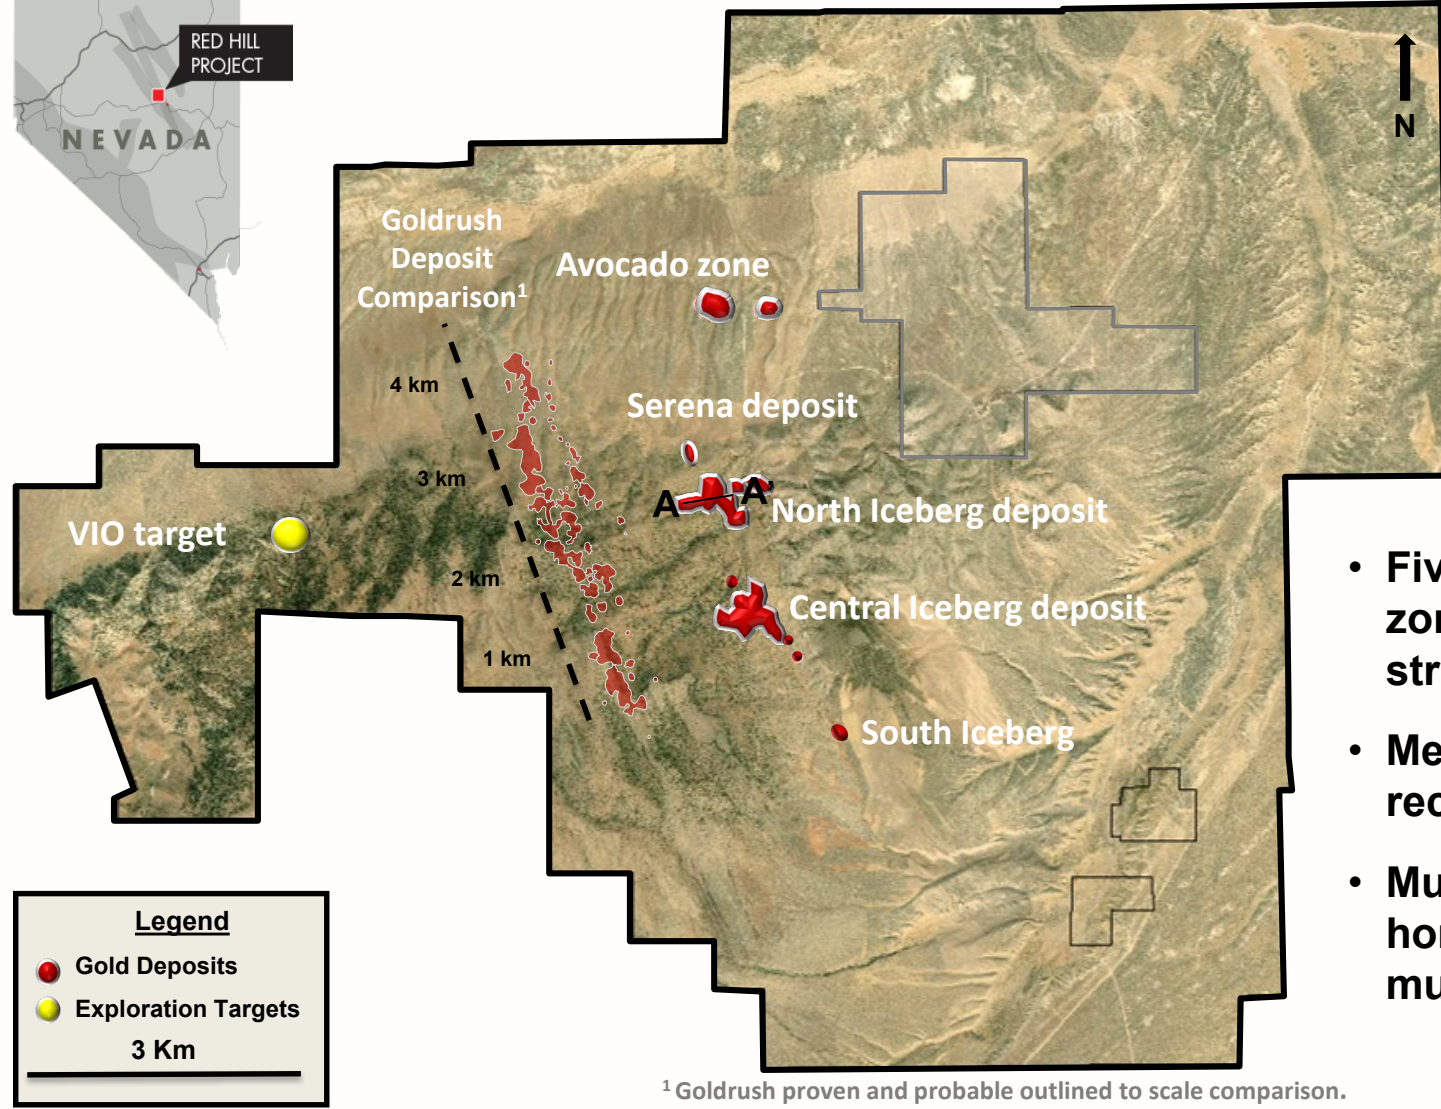

# Goldrush comparison

## RED HILL PROPERTY

(108 sq. km / 41.7 sq. miles)

- Five mineralized zones over six km strike length
- Metallurgical test recoveries of 74.5+<sup>3</sup>
- Multiple gold bearing horizons/open in multiple directions

**Legend**

- Gold Deposits
- Exploration Targets

3 Km

<sup>1</sup> Goldrush proven and probable outlined to scale comparison.