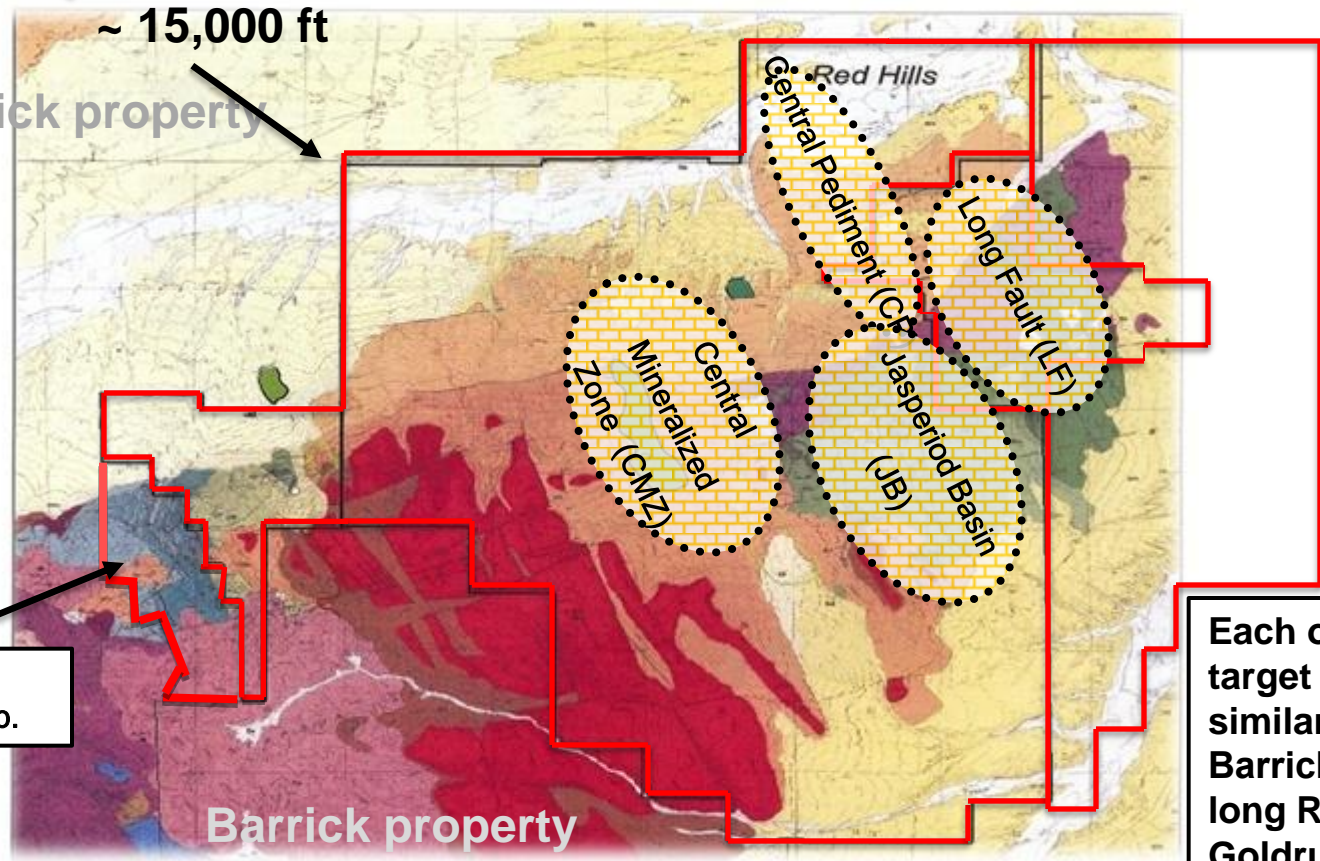

NuLegacy's Red Hill Gold-Bearing Targets Areas

Location of Barrick's Red Hill-Goldrush

Optioned from Idaho Resources

Coal Canyon - Optioned from Miranda Gold Corp.

Each of the four target areas is similar in size to Barrick's 9,000' long Red Hill-Goldrush zone approximately 15,000 feet to the north-west.