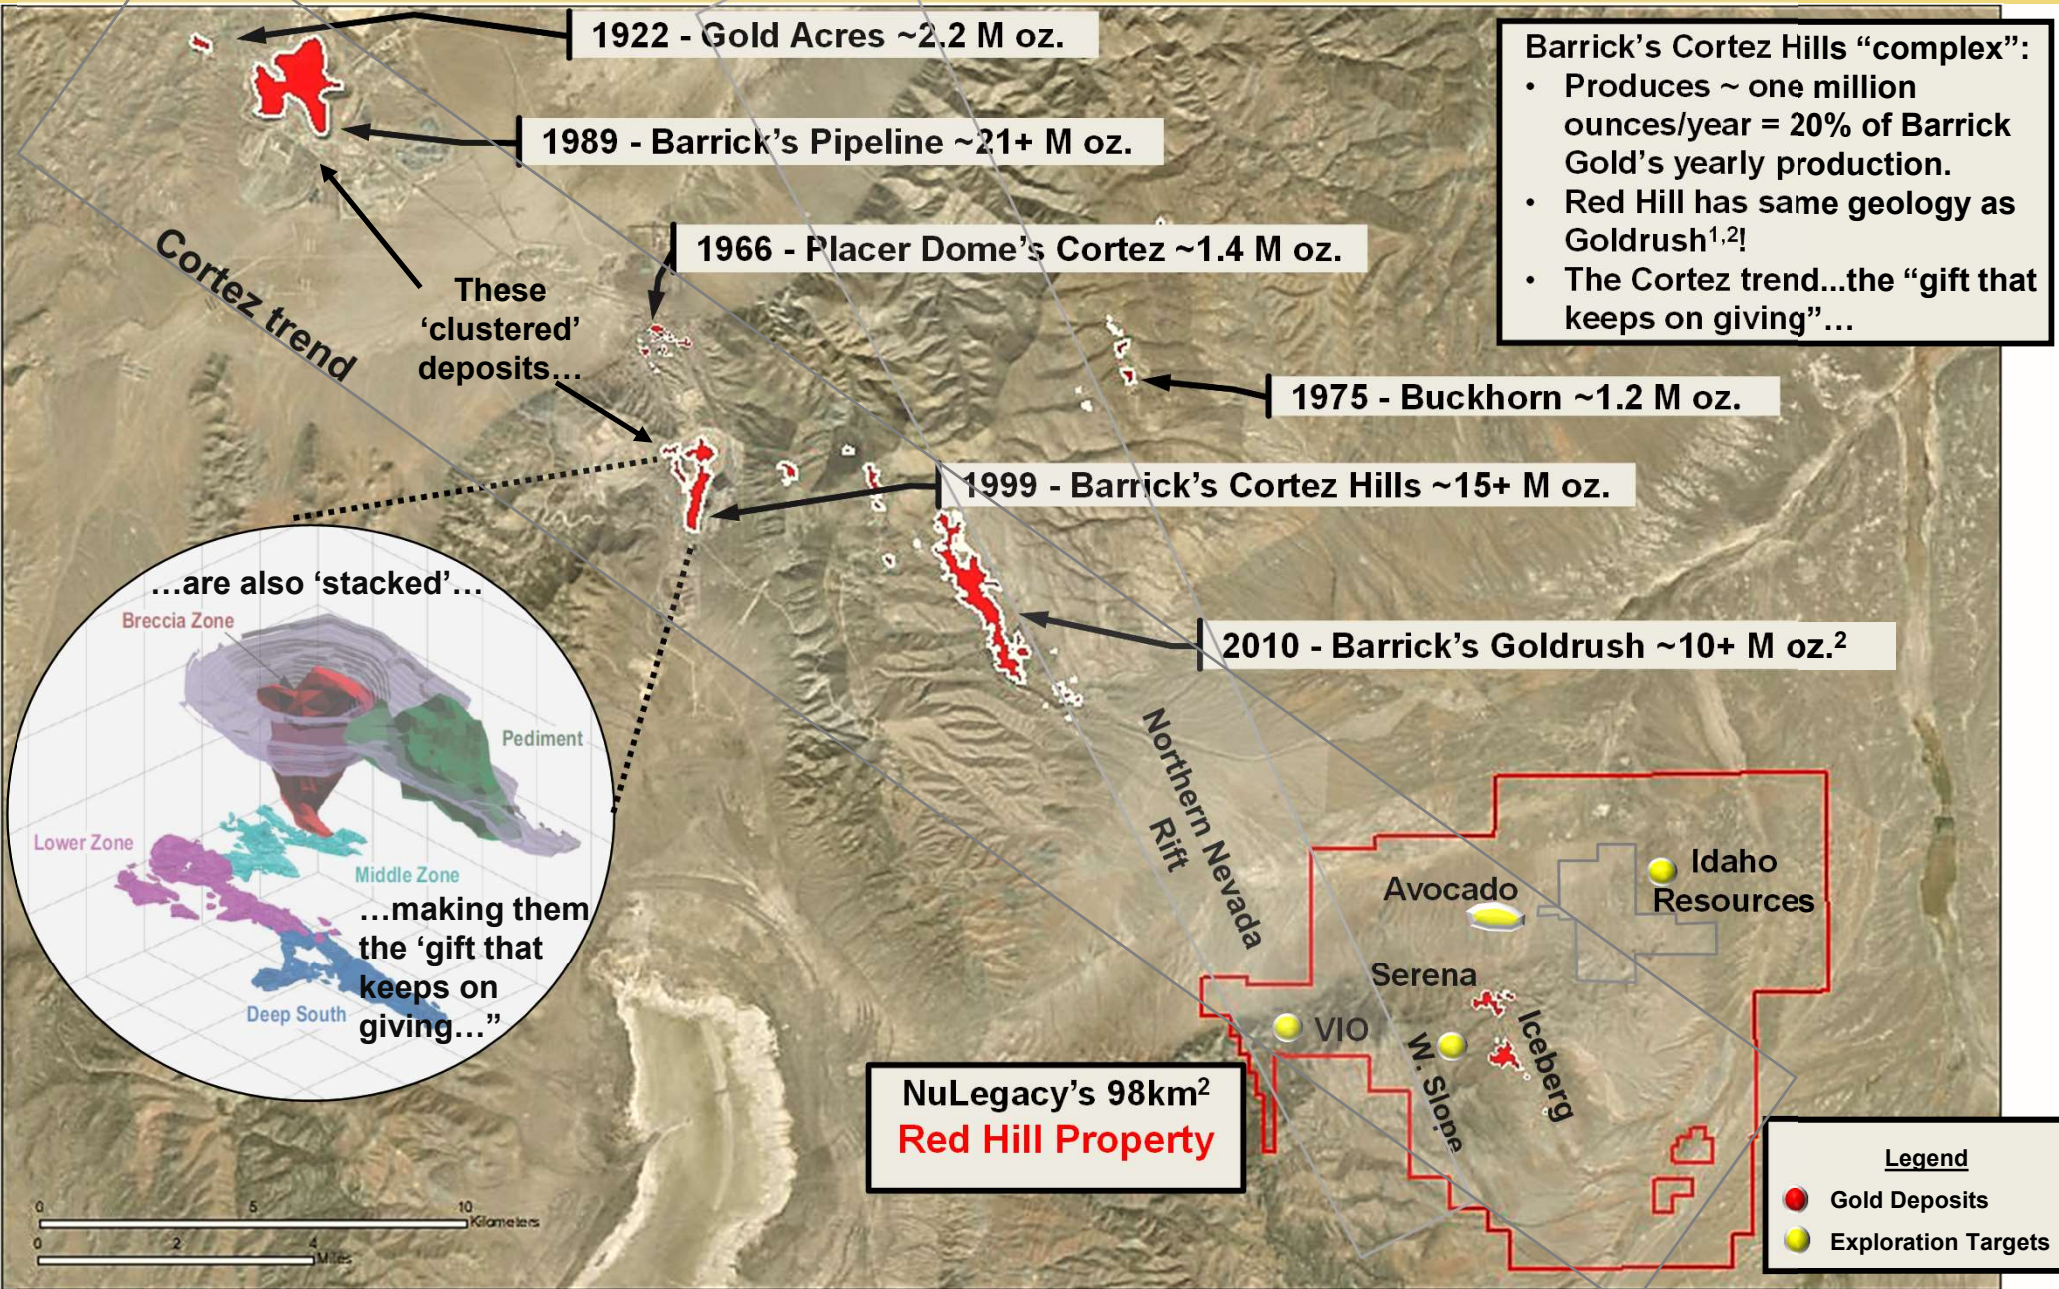

Cortez trend

Clusters of Carlin-Type and Epithermal gold deposits

Barrick's Cortez Hills "complex":

- Produces ~ one million ounces/year = 20% of Barrick Gold's yearly production.
- Red Hill has same geology as Goldrush^{1,2}!
- The Cortez trend...the "gift that keeps on giving"...

NuLegacy's 98km² Red Hill Property

Legend

- Gold Deposits
- Exploration Targets